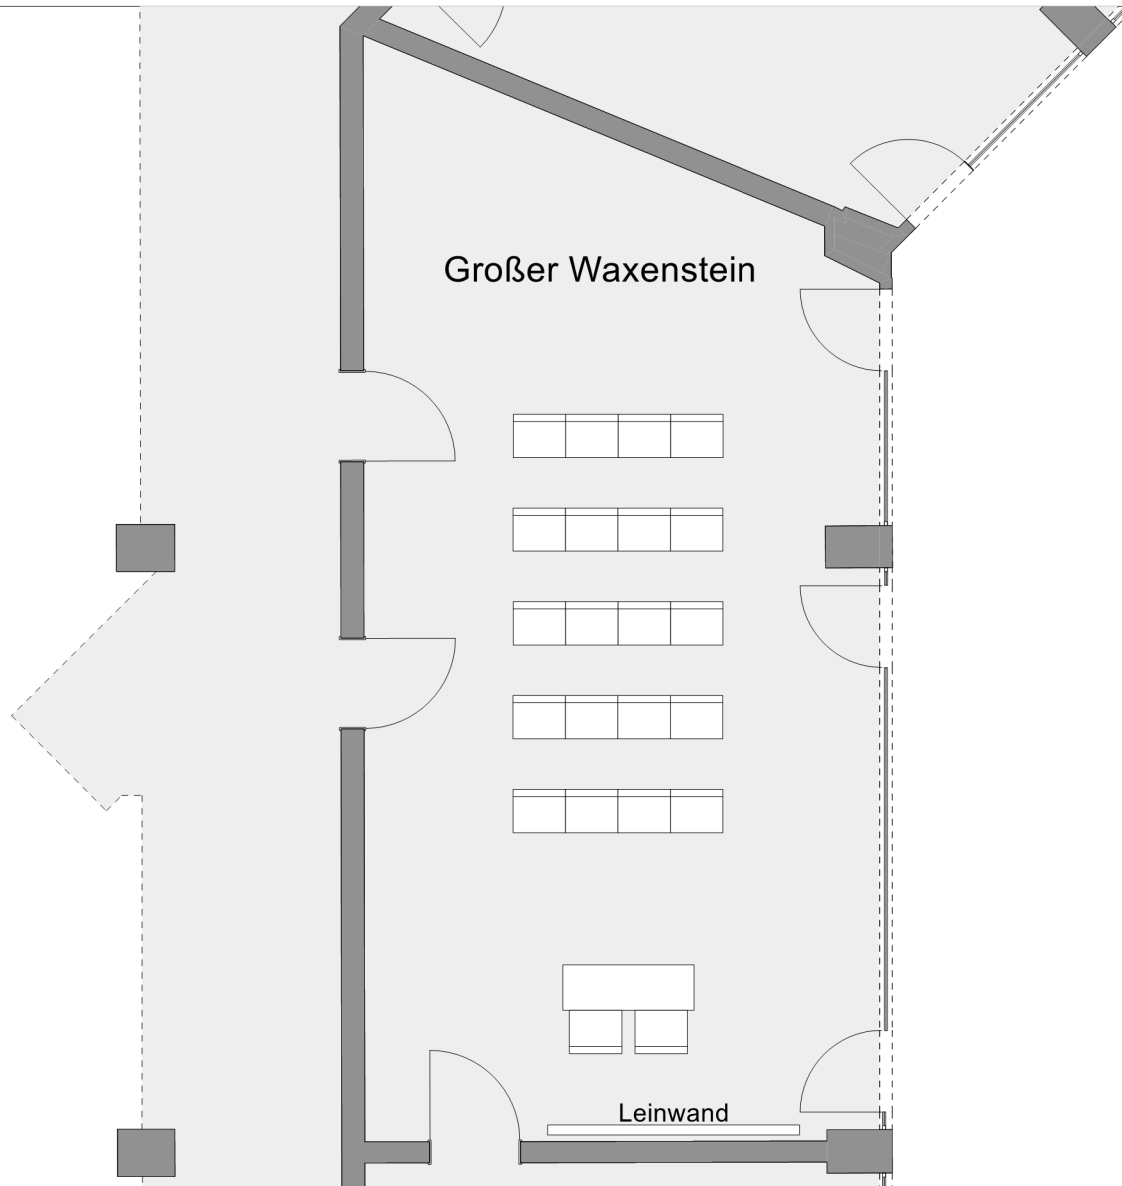

HOTEL AM BADERSEE  
ZUGSPITZDORF GRAINAU

Floor:  
Floor 4

Room:  
Großer Waxenstein

Setup:  
Row seating

Persons:  
20 Persons

Dream away, breathe in the atmosphere, be inspired and indulge your senses.  
Welcome to Hotel am Badersee.